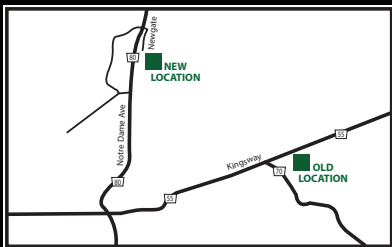

*We're  
Moving!*

**GREENHAWK**<sup>®</sup>  
EQUESTRIAN SPORT

**GREENHAWK SUDBURY IS MOVING!**

As of April 2017 Greenhawk Sudbury  
will be located at

**866 Newgate Ave., Building B,  
Sudbury, ON P3A 5J9**